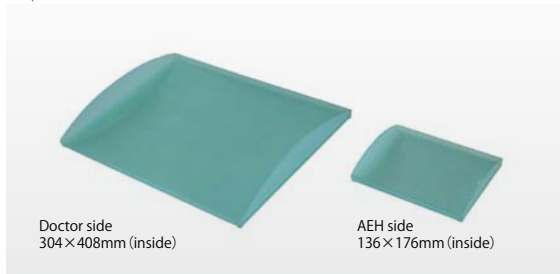

DOCTOR'S TABLE

1 Extra stainless tray + mounting hook

Extra table can be installed for more work space (300×258mm)

Extra table for AEH can also be used on the doctor's table (150×190mm)

2 OBON Resin tray (In frost green, frost pink or frost white)

Doctor side
304×408mm (inside)

AEH side
136×176mm (inside)

『What's "OBON"』

Hospitality and OBON tray

OBON is a Japanese tray for serving drinks and for showing hospitality to guests

- 3 Mouse tray
- 4 Film viewer
- 5 Silicon sheet for 1&2