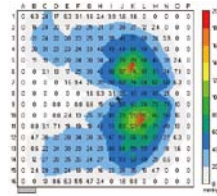

Luxury-soft sponge for deep comfort

Soft sponge spreads body pressure evenly

Moderately firm sponge supports weight

[Conventional seat]
Body-pressure distribution