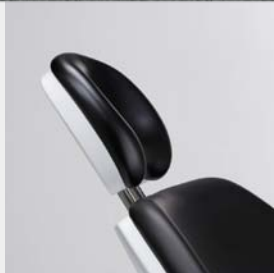

7 OPERATING LIGHT

Sensor light

Dimensions

Standard equipment

Chair

Gliding headrest

Spittoon bowl

Unit