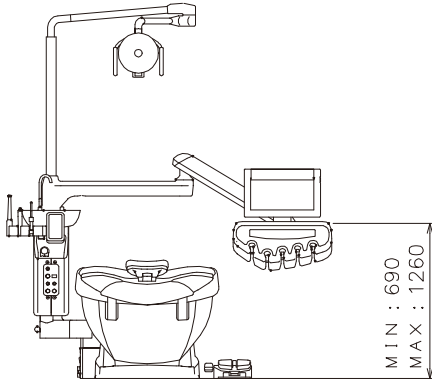

2 HEADREST

Angled to ensure patient's mouth remains open

Double-articulating head rest

3 ARMREST

4 UNIT

Cup filler and bowl rinsing sensor

Standalone supply box
Allows flexible layout of dental unit

5 ASSISTANT ELEMENT

- Hanger Switch
- Emergency stop switch
- Panel Switch

Assistant hanger is easily moved to side of headrest

6 FOOT CONTROLLER

Chair controller

Step-in type

Sliding Foot Controller

Multi functional foot controller

7 OPERATING LIGHT

Sensor light

Dimensions

Standard equipment

Chair

Gliding headrest

Spittoon bowl

Unit