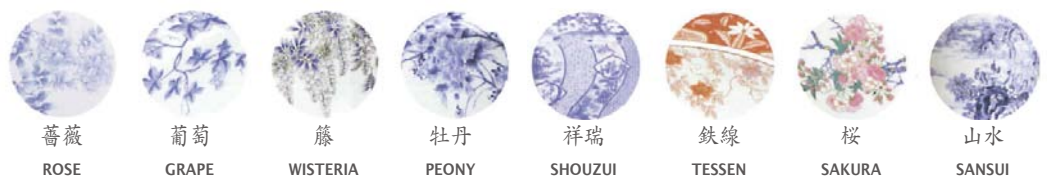

[TAKUMI seat]
Body pressure is widely spread

墨色
Rich Black

砥粉色
Fresh Beige

13 TAKUMI seat optional colors

	L-2541		L-8147		L-2540
	L-2543		L-2532		L-2533
	L-8146		L-2536		L-2538
			L-2537		L-2539
			L-8148		L-8149

ARITA Porcelain spittoon bowl for real luxury

Upgrade to our special ARITA porcelain spittoon and enjoy a touch of luxury. Photo-catalytic ceramic coating works as an antibacterial deodorant, too.

Choose your own colors