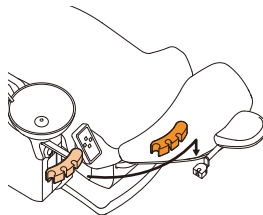

Upgrade your SEASONS

You can tailor your SEASONS, with some great, upgradeable factory options.

1 DOCTOR'S TABLE

- LED Panel (Bowl rinsing, Lighting, MM Reverse, Optional light function)
- VFD Panel (VFD Display Monitor)
- Anti-Infection System
- Optical circuit
- Instrument circuit
- Table handle (①center ②upper left ③upper right)
- Drive air monometer
- Waste receptacles holder
- Built-in USB receptacle (wiring through the arm)

2 HEADREST

Angled to ensure patient's mouth remains open

Double-articulating head rest

3 ARMREST

4 UNIT

Cup filler and bowl rinsing sensor

Standalone supply box
Allows flexible layout of dental unit

5 ASSISTANT ELEMENT

- Hanger Switch
- Emergency stop switch
- Panel Switch

Assistant hanger is easily moved to side of headrest

6 FOOT CONTROLLER

Chair controller

Step-in type

Sliding Foot Controller

Multi functional foot controller

7 OPERATING LIGHT

Sensor light