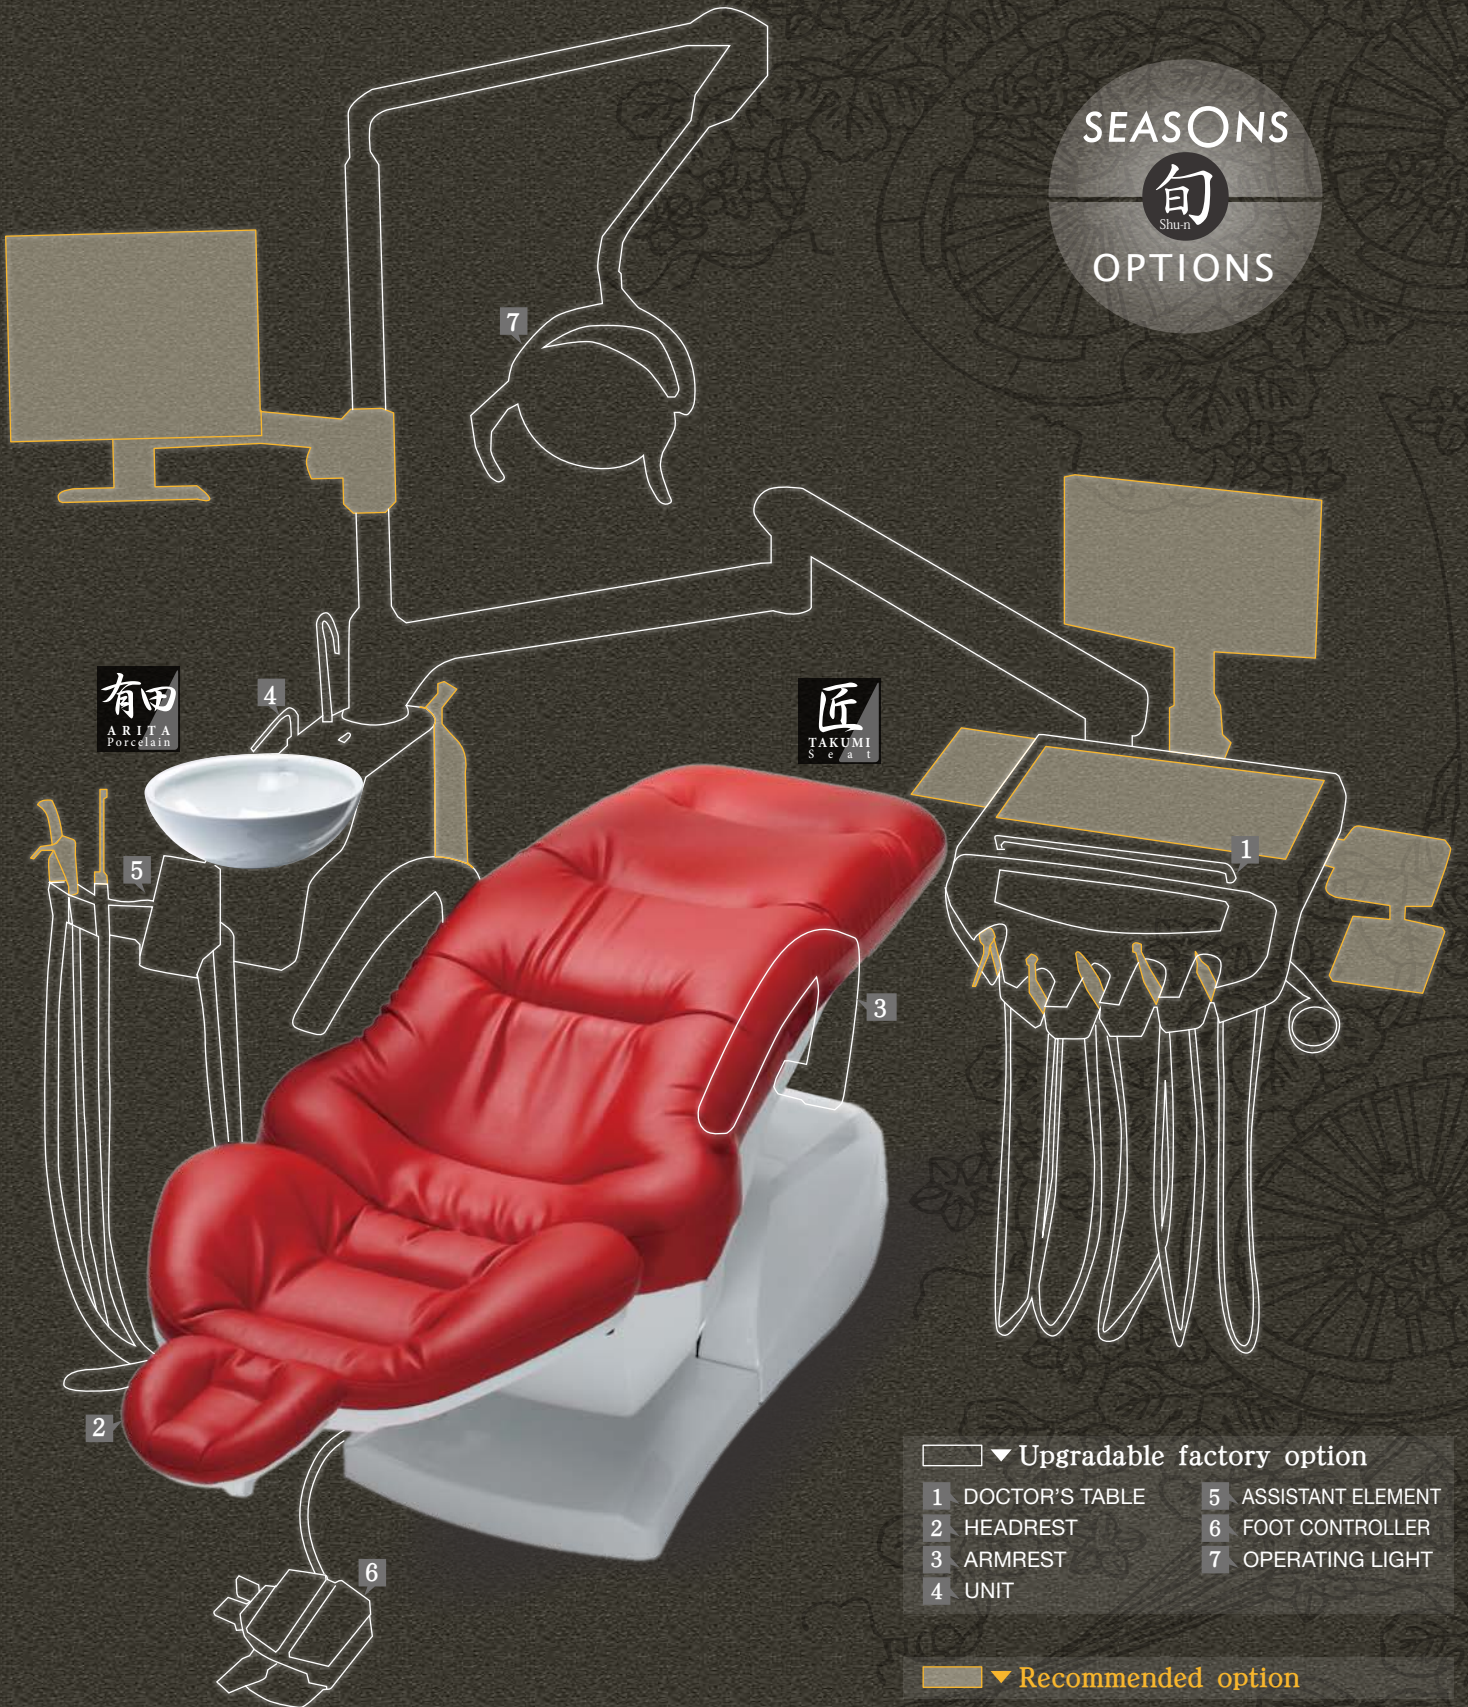

SEASONS
旬
OPTIONS

有田
ARITA
Porcelain

匠
TAKUMI
Seat

- ▼ Upgradable factory option
- 1 DOCTOR'S TABLE
- 2 HEADREST
- 3 ARMREST
- 4 UNIT
- 5 ASSISTANT ELEMENT
- 6 FOOT CONTROLLER
- 7 OPERATING LIGHT

▼ Recommended option

*For more details, see the 'Recommended Options' sheet.