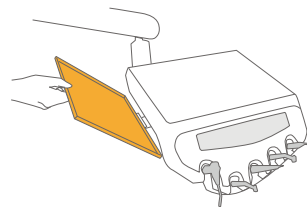

DOCTOR'S TABLE

1 Extra stainless tray + mounting hook

Extra table can be installed for more work space (300×258mm)

Extra table for AEH can also be used on the doctor's table (150×190mm)

2 OBON Resin tray (In frost green, frost pink or frost white)