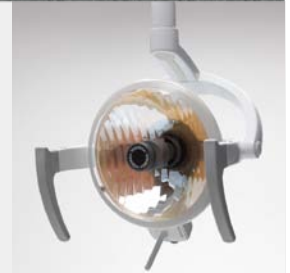

7 OPERATING LIGHT

Sensor light

Dimensions

Standard equipment

Chair

Gliding headrest

Spittoon bowl

Unit