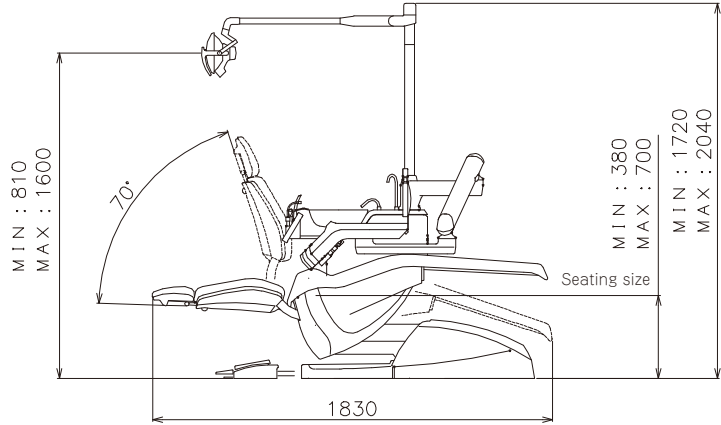

- Hanger Switch
- Emergency stop switch
- Panel Switch

Assistant hanger is easily moved to side of headrest

6 FOOT CONTROLLER

Chair controller

Step-in type

Sliding Foot Controller

Multi functional foot controller

7 OPERATING LIGHT

Sensor light

Dimensions

Standard equipment

Chair

Gliding headrest

Spittoon bowl

Unit